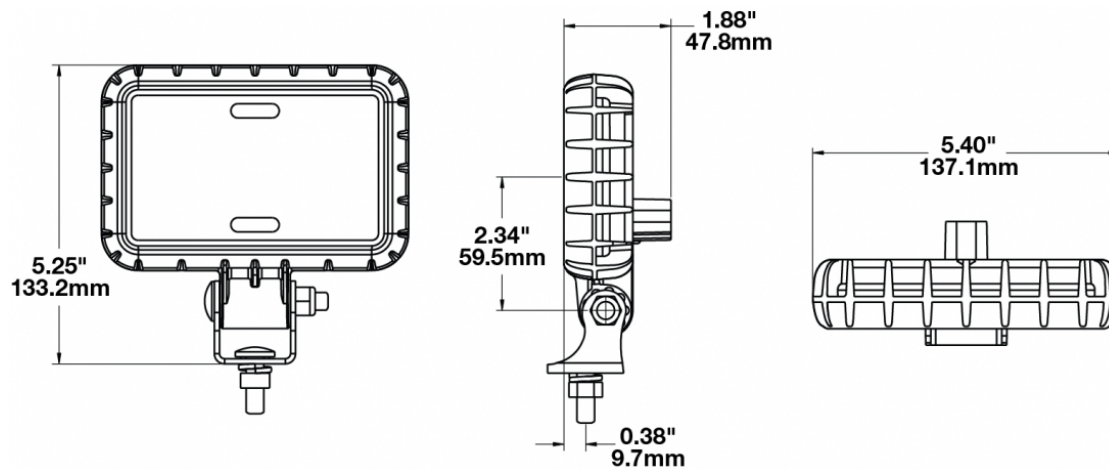

LED Work Lights - Model 880 XD

PRODUCT INFORMATION

Description	12-24V LED Work Light with Spot Beam Pattern
Height	133.35 mm / 5.25 in
Width	137.16 mm / 5.4 in
Depth	47.75 mm / 1.88 in
Shape	Rectangular
Outer Lens Material	Polycarbonate
Outer Lens Color	Clear
Housing Material	Polycarbonate
Housing Color	Black
Mounting Hardware Description	(x1) 5/16"-18 x 1.00" Mounting Bolt
Mounting Type	Universal Pedestal Mount
Minimum Operating Temperature	-40 °C / -40 °F
Maximum Operating Temperature	65 °C / 149 °F
Connector or Wiring	Integrated 2-Pin Deutsch Weather-Proof Socket (DT04-2P)
Mating Connector	2-Pin Deutsch Weather-Proof Plug (DT06-2S)
Product Weight	0.82 lbs / 0.37 kgs
Shipping Weight	15.00 lbs / 6.8 kgs

PRODUCT DIMENSIONS

ELECTRICAL SPECIFICATIONS

Input Voltage	12-24V DC
Operating Voltage	9-32V DC
Transient Spike Protection	330V Peak @ 1 HZ-100 Pulses
Red Wire	Positive
Black Wire	Negative
Current Draw	1.30A @ 12V DC 0.70A @ 24V DC

LED Work Lights - Model 880 XD

PHOTOMETRIC SPECIFICATIONS

Raw Lumen Output	1,680
Effective Lumen Output	900
Nominal LED Color Temperature	5000 K
Beam Pattern(s)	Forward Lighting - Spot

APPLICATIONS

PRODUCT WARNINGS