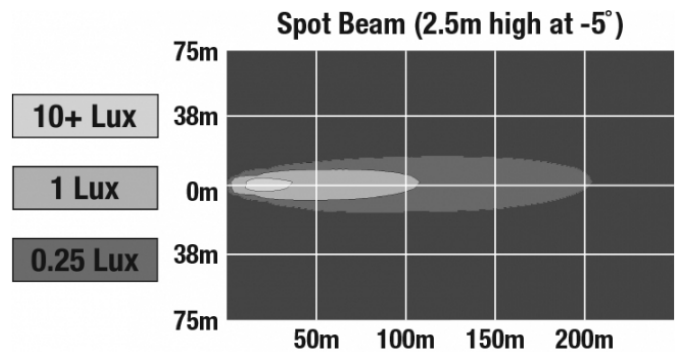

LED Work Lights - Model 880 XD

PHOTOMETRIC SPECIFICATIONS

Raw Lumen Output	1,680
Effective Lumen Output	900
Nominal LED Color Temperature	5000 K
Beam Pattern(s)	Forward Lighting - Spot

APPLICATIONS

PRODUCT WARNINGS